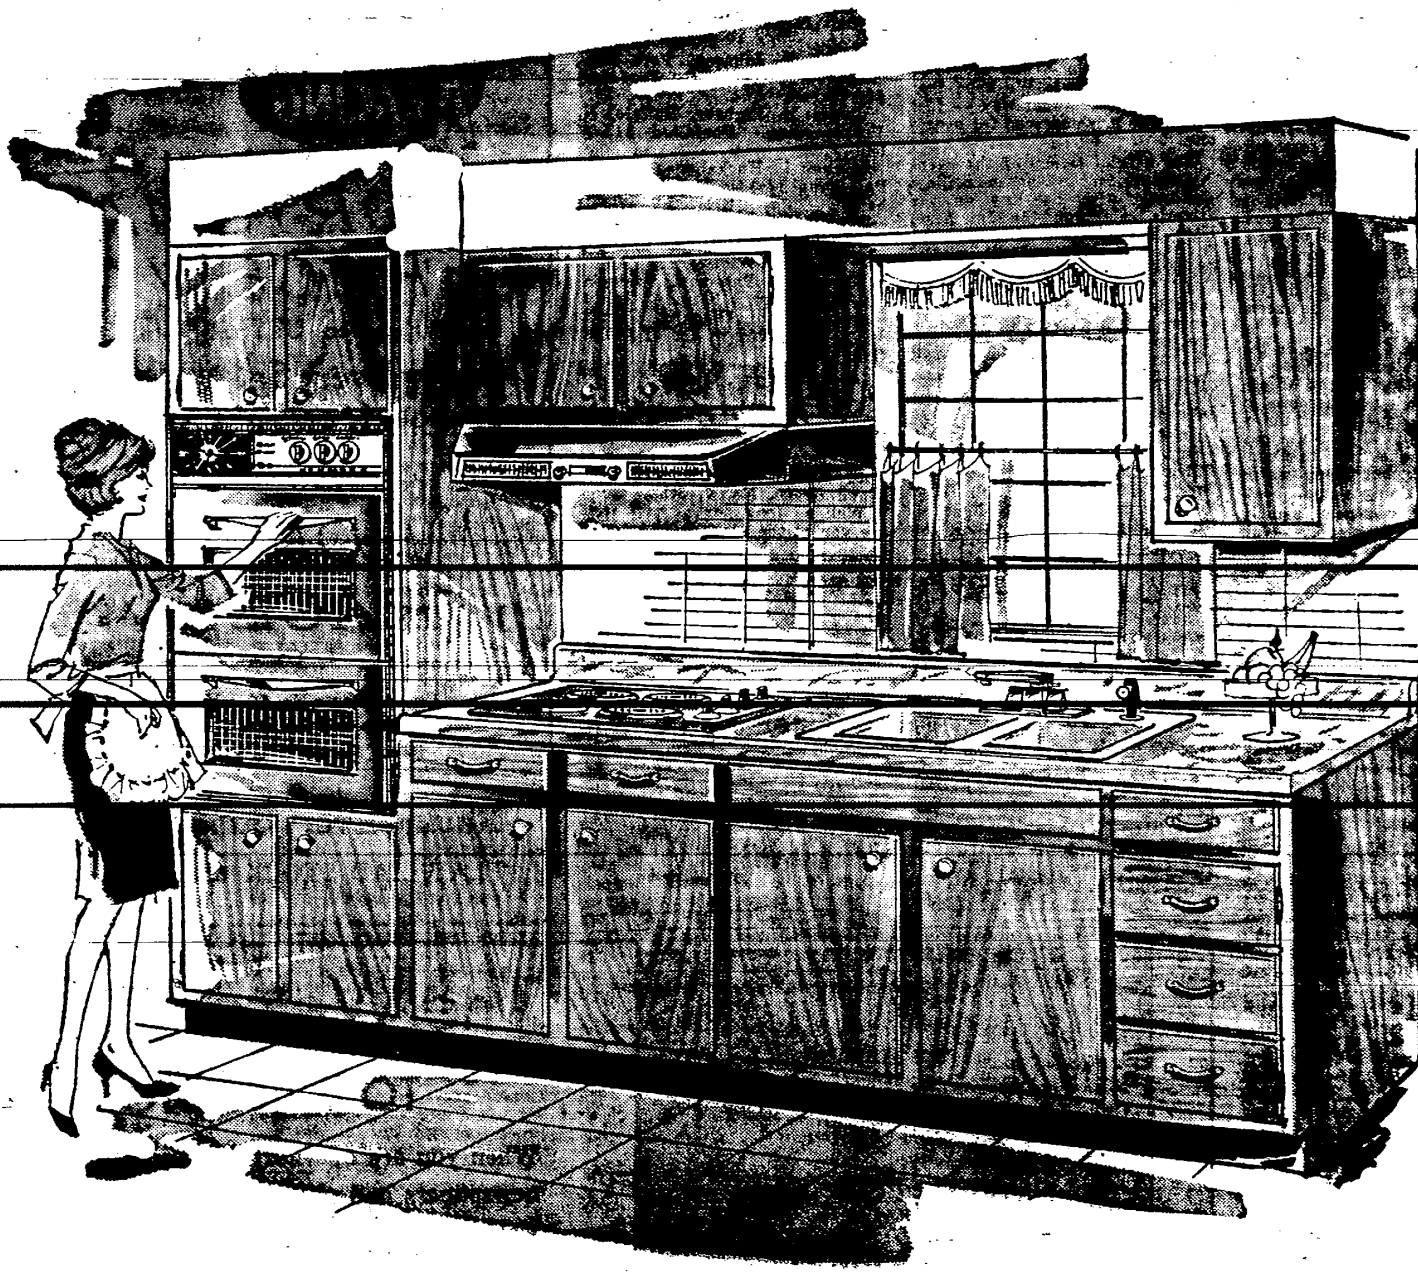

# Save \$100.95 ... 10 ft. Spice Birch Kitchens with Built-in Appliances

**15% off**  
 On ALL Matching  
 Birch or Walnut Base  
 and Wall Cabinets  
 also Custom-Built  
 Countertops.

## Complete With Appliances

- \* Gas or electric oven and matching surface unit
- \* Warm spice birch-finished hardwood cabinets

Give your kitchen a look of rustic simplicity and beauty with this picturesque Colonial Lip design. Special features include self-closing drawers and magnetic door catches. Double-bowl porcelain-enamel sink. 8-ft. plastic melamine countertop.